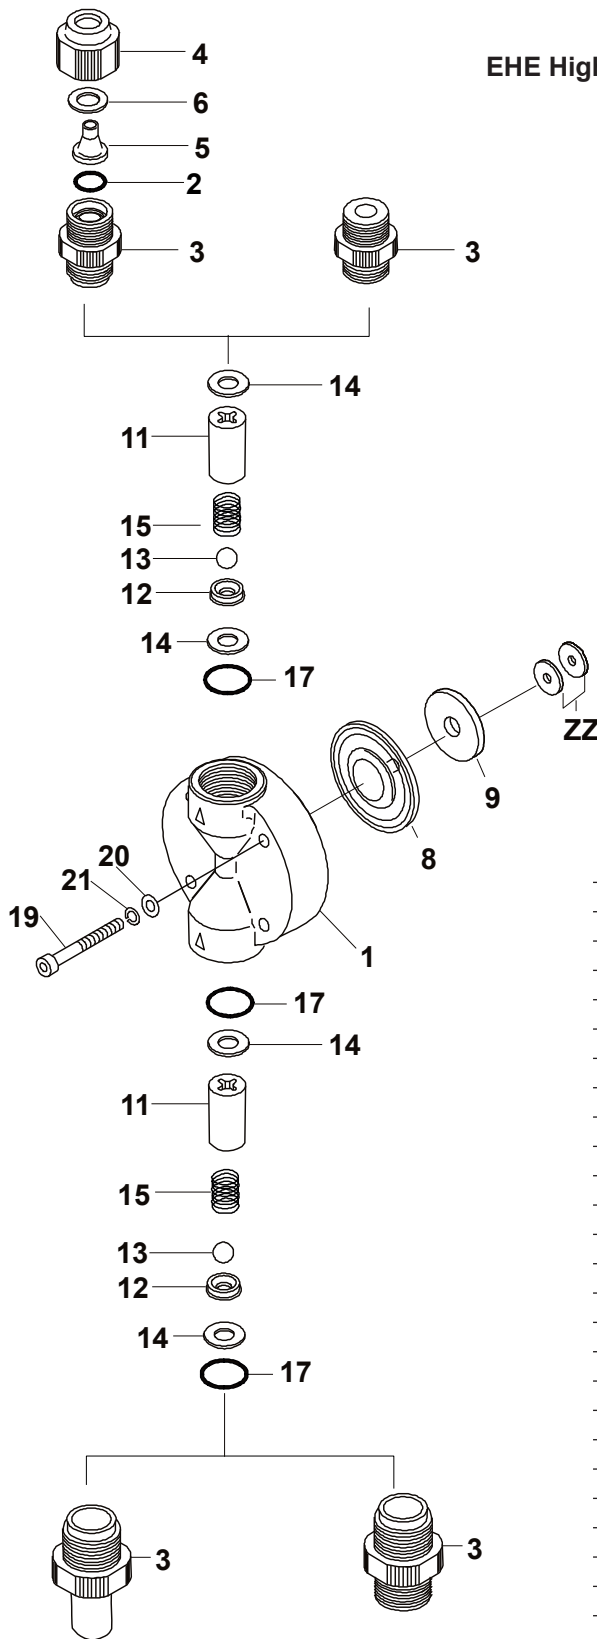

## EHE High Viscosity Exploded View/Parts List

Item	Part No	Description	Qty	Size	Liquid End	
1	EH2392	Head, HV, GFRPP	1	36	All	
	EH2110	Head, HV, GFRPP	1	46	All	
*	2	EH0028	O-Ring, P12, FKM	1	36,46	HV, HVV
	3	EH1244	Housing, Valve, 1/2" NPT, PVC	2	36,46	HVT, HVP
	EH0679	Housing, Valve, 1/2" Tube, GFRPP	2	36,46	HV, HVV	
	EH1297	Housing, Valve, Suction, GFRPP	1	36,46	HV, HVV	
4	EH0676	Nut, Coupling, GFRPP	1	36,46	HV, HVV	
5	EH0734	Adapter, Tubing, 1/2 GFRPP	1	36,46	HV, HVV	
6	EH0720	Clamp ring, tubing, 1/2 SS	1	36,46	HV, HVV	
8	EH2108	Diaphragm, PTFE/EPDM	1	36	All	
	EH2113	Diaphragm, PTFE/EPDM	1	46	All	
9	EH0637	Retainer, Diaphragm	1	36	All	
	EH0642	Retainer, Diaphragm	1	46	All	
*	11	EH1295	Guide, Valve, .500, GFRPP	2	36,46	All
*	12	EH1247	Seat, Valve, 0.500, PCTFE	2	36,46	All
*	13	EH0647	Ball, Valve, 0.500, 316 SS	2	36,46	All
*	14	EH0936	Gasket, Valve, 0.500, PTFE	4	36,46	All
*	15	EH1291	Spring, Valve, HC	2	36,46	All
*	17	EH0650	O-Ring, 24 x 2.62, FKM	2	36,46	All
19	EH0487	Bolt, M5 x 38 SHC, 304SS	4	36	All	
	EH2054	Bolt, M5 x 55 SHC, 316SS	6	46	All	
20	EH2011	Washer, M5 Flat, 316SS	6	46	All	
21	EH2012	Washer, M5 Lock, 316SS	6	46	All	
ZZ	-----	Spacers, Brass		Re-use		
* Included in spare parts kit						